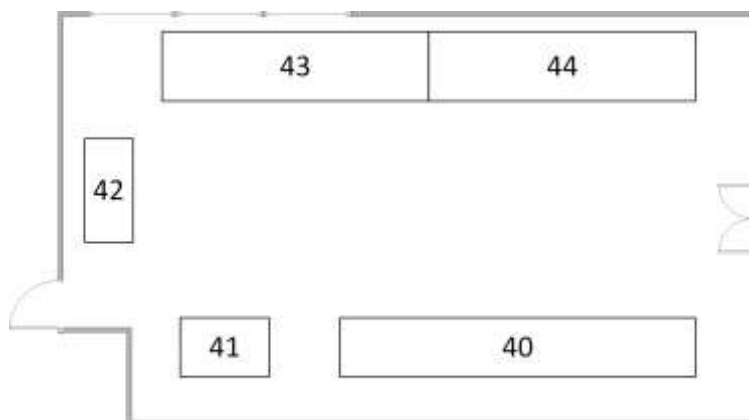

Woodhall Room (Upstairs)

40. 009 Society Member Sales

41. Frank Allen Radio Control Demo 009

42. Arfer Yard O16.5

43. 7mm NGA On30 Depot

44. 7mm NGA Second Hand Sales

Narrow Gauge North 2020 - 14th March 2020