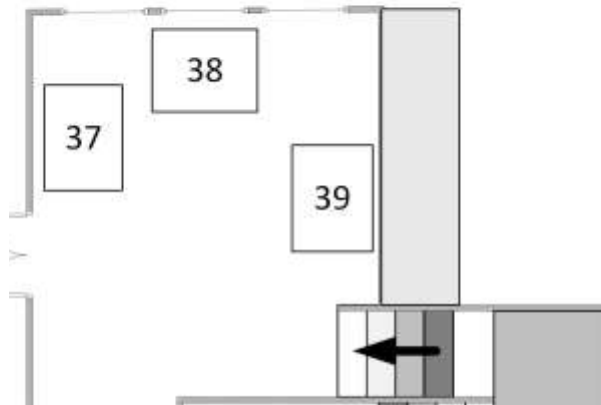

Owlcotes Bar

34. Bachdale and Dibley Level.....009

35. A1 Models

36. Hunslet Engine Works..... 7mm

Balcony (Upstairs)

37. Bob Dawson Buildings

38. Road Runner Gn15

39. Ffestiniog & Welsh Highland Railways

Woodhall Room (Upstairs)

40. 009 Society Member Sales

41. Frank Allen Radio Control Demo 009

42. Arfer Yard O16.5

43. 7mm NGA On30 Depot

44. 7mm NGA Second Hand Sales

Narrow Gauge North 2020 - 14th March 2020